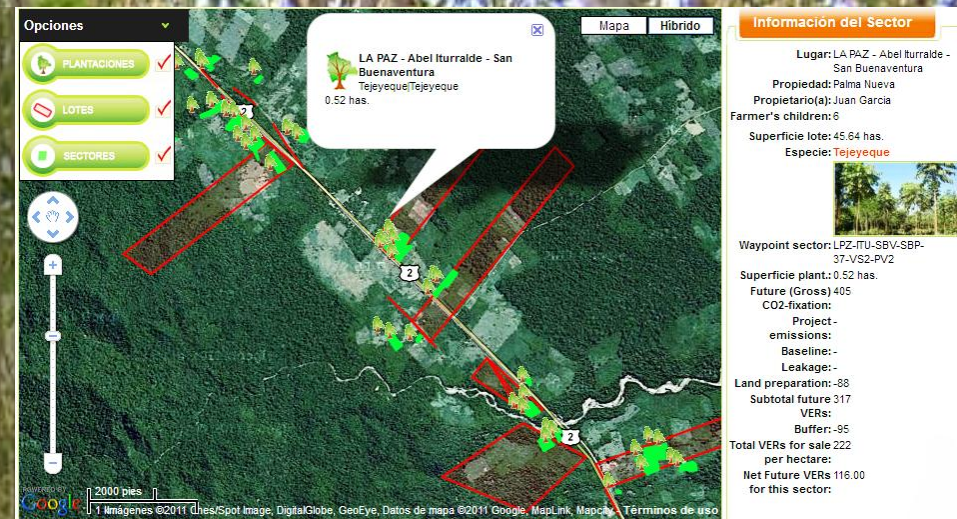

ArBolivia

- Save the Amazon rainforest
- Save biodiversity
- Create a “CO₂ Sink”
- Support small-farmer families

Help ArBolivia
plant more trees

www.arbolivia.org
www.sicirec.org

ArBolivia:

- Grows nature friendly timber
- Pays fair trade prices to farmers
- Protects the Amazon rainforest

The more trees we plant, the more farmers we can support, the more Amazon rainforest we can save and the more CO₂ is captured

make a difference
support our tree planting

see your trees on Google maps
and read about them

Each farmer devotes 1.6 hectare to tree planting; the average smallholding is 25 hectare; most of it is still virgin forest

ArBolivia:

- Provides subsistence farmers with professional land management support for their entire holding
- Pays farmers for the maintenance of their timber plantation
- Helps farmers get access to micro credit facilities